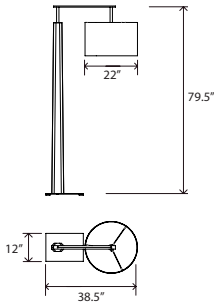

Altus
floor