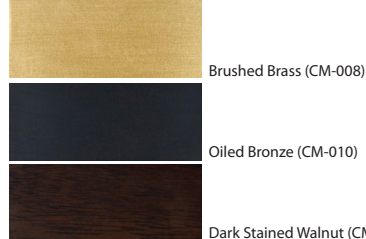

Non-pictured finish options