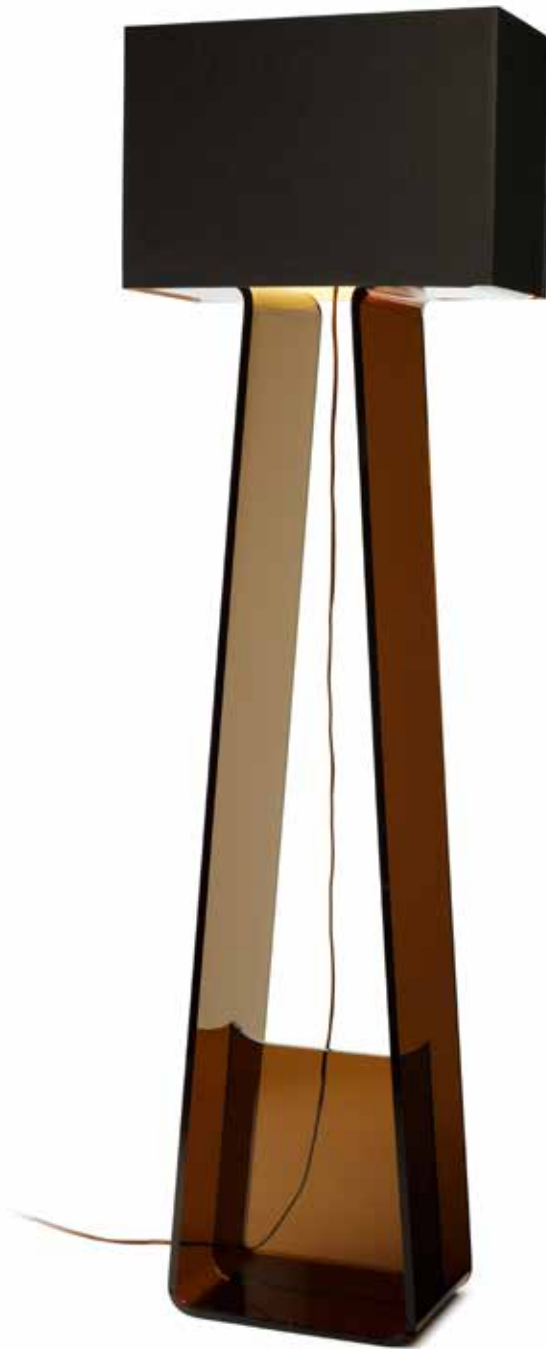

Pablo®

TUBE TOP

TUBE TOP

DESCRIPTION

A minimalist statement in form and proportion, Tube Top combines a transparent formed acrylic base to support its elegant mesh fabric shade in tension, steering away from conventional modes of construction. Its lightweight shade appears to float freely, gently tethered by its fabric cord. Tube Top is available in multiple table, floor and pendant models.

DESIGNER

Peter Stathis 2006

MATERIALS

- Polyester mesh shade
- Acrylic body
- Fabric cord

FEATURES

- Full-range dim (in-line rotary dimmer)
- Multiple sizes for a variety of applications

SPECIFICATIONS

- Voltage: 120 or 220V
- Cord length: 6' (182cm)
- 1 year warranty
- Certifications: UL listed components

COLORS

DESCRIPTION

Tube Top 14 is available in 6 vibrant colors. Combined with a luminous white mesh fabric, the resulting color combination is magical and fully dimmable. Perfect for any toddler's room or the child in you. Mix and match them for the ultimate in color layering.

BULB TYPE

- TT 14: (1x) E12 60W G16.5 White

DIMENSIONS

- TT 14: 14"H X 9.5"W X 4.5"D

PENDANT

DESCRIPTION

Tube Top is newly reborn as a suspension lamp, fusing its brilliant transparent acrylic surfaces with a soft and diffused fabric shade held in tension. Tube Top Pendant is a minimalist statement in form and proportion providing remarkable and fully dimmable illumination for home and contract applications. Lamps can be hung individually or in multiples.