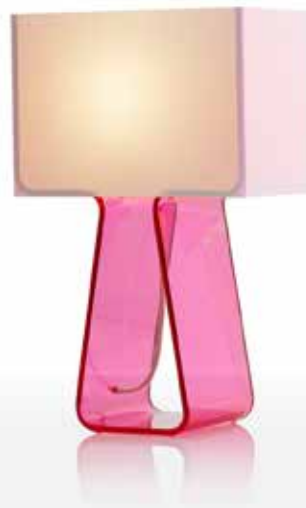

Pablo®

TUBE TOP

TUBE TOP

DESCRIPTION

A minimalist statement in form and proportion, Tube Top combines a transparent formed acrylic base to support its elegant mesh fabric shade in tension, steering away from conventional modes of construction. Its lightweight shade appears to float freely, gently tethered by its fabric cord. Tube Top is available in multiple table, floor and pendant models.

COLORS

DESCRIPTION

Tube Top 14 is available in 6 vibrant colors. Combined with a luminous white mesh fabric, the resulting color combination is magical and fully dimmable. Perfect for any toddler's room or the child in you. Mix and match them for the ultimate in color layering.

DESIGNER

Peter Stathis 2009

MATERIALS

- Polyester mesh shade
- Acrylic body
- Fabric cord

FEATURES

- Full-range dim (in-line rotary dimmer)

SPECIFICATIONS

- Voltage: 120 or 220V
- Cord Length: 6' (182cm)
- 1 year warranty
- Certifications: UL listed components

BULB TYPE

- TT 14: (1x) E12 60W G16.5 White

DIMENSIONS

- TT 14: 14"H X 9.5"W X 4.5"D

PENDANT

DESCRIPTION

Tube Top is newly reborn as a suspension lamp, fusing its brilliant transparent acrylic surfaces with a soft and diffused fabric shade held in tension. Tube Top Pendant is a minimalist statement in form and proportion providing remarkable and fully dimmable illumination for home and contract applications. Lamps can be hung individually or in multiples.