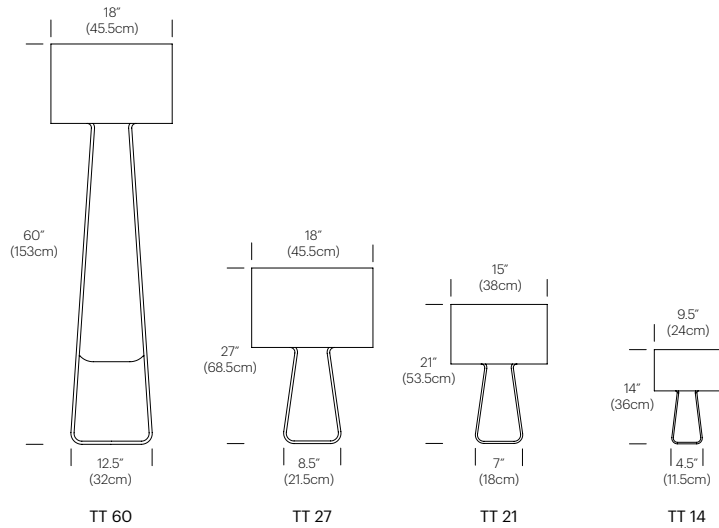

BULB TYPE

- TT 14: (1x) E12 60W G16.5 White

DIMENSIONS

- TT 14: 14"H X 9.5"W X 4.5"D

PENDANT

DESCRIPTION

Tube Top is newly reborn as a suspension lamp, fusing its brilliant transparent acrylic surfaces with a soft and diffused fabric shade held in tension. Tube Top Pendant is a minimalist statement in form and proportion providing remarkable and fully dimmable illumination for home and contract applications. Lamps can be hung individually or in multiples.

DESIGNER

Peter Stathis 2011

MATERIALS

- Polyester mesh shade
- Acrylic
- Nickel-chrome steel hardware
- Fabric cord

FEATURES

- Full range dim
- Easy assembly cable system

SPECIFICATIONS

- 120 or 220V
- Cord length: 8' (244cm)
- 1 year warranty
- Certifications: UL listed components

BULB TYPE

- TTP 7: (1x) E26-60W BT-15 White bulb
- TTP 14: (2x) E26-60W BT-15 White bulb
- TTP 18: (2x) E26-100W- BT-15 White bulb
- TTP 36: (4x) E26-100W-BT-15 White bulb

DIMENSIONS

TTP 7: 7"W X 12"H X 6.5"D

TTP 14: 14"W X 12"H X 6.5"D

TTP 18: 18"W X 15"H X 9"D

TTP 36: 36"W X 12"H X 8"D

DIMENSIONS

TUBE TOP PENDANT

TUBE TOP

TUBE TOP COLORS

FINISH OPTIONS