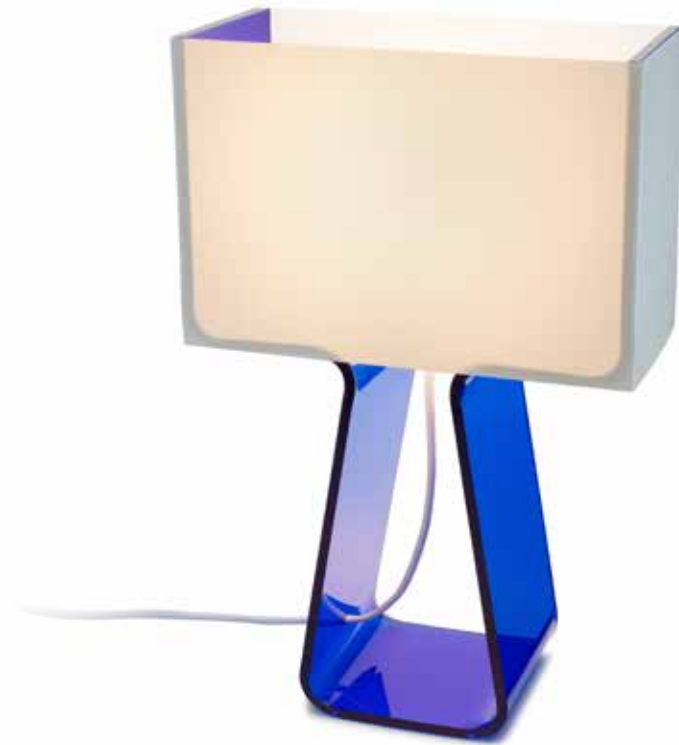

Pablo®

TUBE TOP

TUBE TOP

DESCRIPTION

A minimalist statement in form and proportion, Tube Top combines a transparent formed acrylic base to support its elegant mesh fabric shade in tension, steering away from conventional modes of construction. Its lightweight shade appears to float freely, gently tethered by its fabric cord. Tube Top is available in multiple table, floor and pendant models.

DESIGNER

Peter Stathis 2006

MATERIALS

- Polyester mesh shade
- Acrylic body
- Fabric cord

FEATURES

- Full-range dim (in-line rotary dimmer)
- Multiple sizes for a variety of applications

SPECIFICATIONS

- Voltage: 120 or 220V
- Cord length: 6' (182cm)
- 1 year warranty
- Certifications: UL listed components

COLORS

DESCRIPTION

Tube Top 14 is available in 6 vibrant colors. Combined with a luminous white mesh fabric, the resulting color combination is magical and fully dimmable. Perfect for any toddler's room or the child in you. Mix and match them for the ultimate in color layering.

BULB TYPE

- TT 14: (1x) E12 60W G16.5 White

DIMENSIONS

- TT 14: 14"H X 9.5"W X 4.5"D

PENDANT

DESCRIPTION

Tube Top is newly reborn as a suspension lamp, fusing its brilliant transparent acrylic surfaces with a soft and diffused fabric shade held in tension. Tube Top Pendant is a minimalist statement in form and proportion providing remarkable and fully dimmable illumination for home and contract applications. Lamps can be hung individually or in multiples.