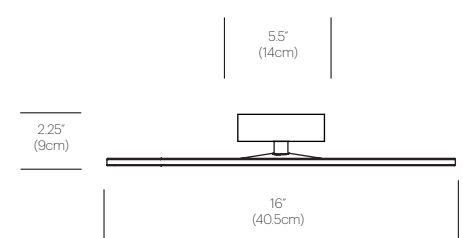

FINISHES

WHITE

GRAPHITE

DIMENSIONS

CIRCA FLUSH 12

CIRCA FLUSH 16

CIRCA CHANDELIER

DESCRIPTION