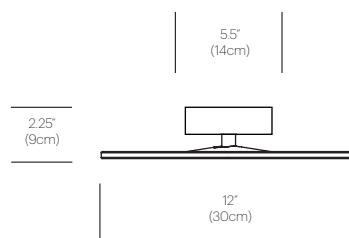

CERTIFICATIONS

PACKAGING WEIGHT AND DIMENSIONS

Circa Flush 12:	5.75LBS	15" X 14" X 4"
	2.6KGS	38cm X 36cm X 10cm
Circa Flush 16 :	9.05LBS	18.5" X 18" X 4"
	4.1KGS	47cm X 46cm X 10cm

NOTES

Custom requests can be considered on volume orders

FINISHES

WHITE

GRAPHITE

DIMENSIONS

CIRCA FLUSH 12

CIRCA FLUSH 16

CIRCA CHANDELIER

DESCRIPTION