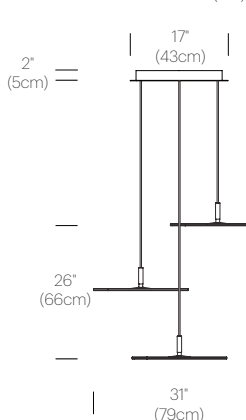

CERTIFICATIONS

PACKAGING WEIGHT AND DIMENSIONS

Circa Pendant 12:	5.75LBS	15" X 14" X 4"
	2.6KGS	38cm X 36cm X 10cm
Circa Pendant 16 :	9.05LBS	18.5" X 18" X 4"
	4.1KGS	47cm X 46cm X 10cm
Chandelier canopy 17":	15LBS	22" X 22" X 6"
	6.8KGS	56cm X 56cm X 15cm
Chandelier canopy 26":	30LBS	32" X 32" X 6"
	13.6KGS	81cm X 81cm X 15cm

NOTES

Custom requests can be considered on volume orders

FINISHES

WHITE

GRAPHITE

WHITE

DIMENSIONS

CIRCA CHANDELIER 3 (12")

CIRCA CHANDELIER 5 (12")

CIRCA CHANDELIER 7 (12")

CIRCA CHANDELIER 3 (16")

CIRCA CHANDELIER 5 (16")

CIRCA CHANDELIER 5 (16")

CHANDELIER CANOPY 17"

CHANDELIER CANOPY 26"