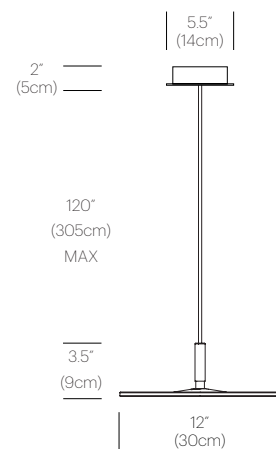

CERTIFICATIONS

PACKAGING WEIGHT AND DIMENSIONS

Circa Pendant 12:	5.75LBS	15" X 14" X 4"
	2.6KGS	38cm X 36cm X 10cm
Circa Pendant 16 :	9.05LBS	18.5" X 18" X 4"
	4.1KGS	47cm X 46cm X 10cm

NOTES

Custom requests can be considered on volume orders

FINISHES

WHITE

GRAPHITE

DIMENSIONS

CIRCA PENDANT 12

CIRCA PENDANT 16

CIRCA FLUSH

DESCRIPTION