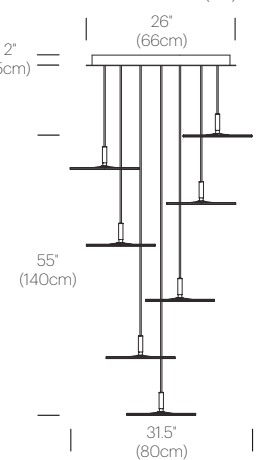

FINISHES

WHITE

GRAPHITE

DIMENSIONS

CIRCA FLUSH 12

CIRCA FLUSH 16

CIRCA CHANDELIER

DESCRIPTION

CERTIFICATIONS

PACKAGING WEIGHT AND DIMENSIONS

Circa Pendant 12:	5.75LBS	15" X 14" X 4"
	2.6KGS	38cm X 36cm X 10cm
Circa Pendant 16 :	9.05LBS	18.5" X 18" X 4"
	4.1KGS	47cm X 46cm X 10cm
Chandelier canopy 17":	15LBS	22" X 22" X 6"
	6.8KGS	56cm X 56cm X 15cm
Chandelier canopy 26":	30LBS	32" X 32" X 6"
	13.6KGS	81cm X 81cm X 15cm

NOTES

Custom requests can be considered on volume orders

FINISHES

WHITE

GRAPHITE

WHITE

DIMENSIONS

CIRCA CHANDELIER 3 (12")

CIRCA CHANDELIER 5 (12")

CIRCA CHANDELIER 7 (12")

CIRCA CHANDELIER 3 (16")

CIRCA CHANDELIER 5 (16")

CIRCA CHANDELIER 5 (16")

CHANDELIER CANOPY 17"

CHANDELIER CANOPY 26"