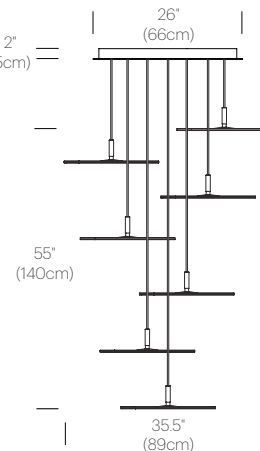

FINISHES

WHITE

GRAPHITE

DIMENSIONS

CIRCA FLUSH 12

CIRCA FLUSH 16

CIRCA CHANDELIER

DESCRIPTION

CERTIFICATIONS

PACKAGING WEIGHT AND DIMENSIONS

Circa Pendant 12:	5.75LBS	15" X 14" X 4"
	2.6KGS	38cm X 36cm X 10cm
Circa Pendant 16 :	9.05LBS	18.5" X 18" X 4"
	4.1KGS	47cm X 46cm X 10cm
Chandelier canopy 17":	15LBS	22" X 22" X 6"
	6.8KGS	56cm X 56cm X 15cm
Chandelier canopy 26":	30LBS	32" X 32" X 6"
	13.6KGS	81cm X 81cm X 15cm

NOTES

Custom requests can be considered on volume orders

FINISHES

WHITE

GRAPHITE

WHITE

DIMENSIONS

CIRCA CHANDELIER 3 (12")

CIRCA CHANDELIER 5 (12")

CIRCA CHANDELIER 7 (12")

CIRCA CHANDELIER 3 (16")

CIRCA CHANDELIER 5 (16")

CIRCA CHANDELIER 5 (16")

CHANDELIER CANOPY 17"

CHANDELIER CANOPY 26"