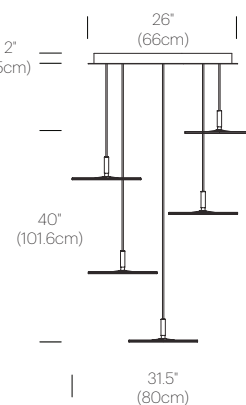

FINISHES

WHITE

GRAPHITE

DIMENSIONS

CIRCA FLUSH 12

CIRCA FLUSH 16

CIRCA CHANDELIER

DESCRIPTION

CERTIFICATIONS

PACKAGING WEIGHT AND DIMENSIONS

Circa Pendant 12:	5.75LBS	15" X 14" X 4"
	2.6KGS	38cm X 36cm X 10cm
Circa Pendant 16 :	9.05LBS	18.5" X 18" X 4"
	4.1KGS	47cm X 46cm X 10cm
Chandelier canopy 17":	15LBS	22" X 22" X 6"
	6.8KGS	56cm X 56cm X 15cm
Chandelier canopy 26":	30LBS	32" X 32" X 6"
	13.6KGS	81cm X 81cm X 15cm

NOTES

Custom requests can be considered on volume orders

FINISHES

WHITE

GRAPHITE

WHITE

DIMENSIONS

CIRCA CHANDELIER 3 (12")

CIRCA CHANDELIER 5 (12")

CIRCA CHANDELIER 7 (12")

CIRCA CHANDELIER 3 (16")

CIRCA CHANDELIER 5 (16")

CIRCA CHANDELIER 5 (16")

CHANDELIER CANOPY 17"

CHANDELIER CANOPY 26"