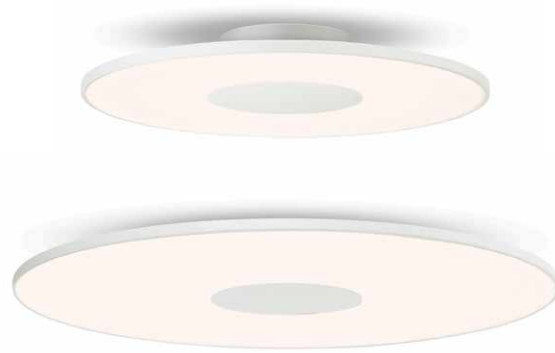

CIRCA FLUSH

DESCRIPTION

Circa's revolutionary flat-panel LED light source combines seamless movement with warm and balanced illumination. Through its integrated USB charging port, 45° shade tilt and 360° rotation, Circa redefines the ambient lighting category. Circa is available in a wide range of models to satisfy all residential, office and hospitality applications.

FIXTURE TYPE

Wall/Ceiling

LIGHT SOURCE

LED Flat-Panel

PRODUCT CODES

Circa Flush Direct 12 Graphite:	CIRC FSH 12 GPT
Circa Flush Direct 12 White:	CIRC FSH 12 WHT
Circa Flush Direct 16 Graphite:	CIRC FSH 16 GPT
Circa Flush Direct 16 White:	CIRC FSH 16 WHT
Circa Flush Indirect 12 Graphite:	CIRC FSH 12 GPT
Circa Flush Indirect 12 White:	CIRC FSH 12 WHT
Circa Flush Indirect 16 Graphite:	CIRC FSH 16 GPT
Circa Flush Indirect 16 White:	CIRC FSH 16 WHT

LIGHT CONTROL

Hard Wired

FEATURES

Ships flat-packed

SPECIFICATIONS

Voltage: 120/220V 60Hz
Power Consumption: 8.5W
Color temperature: 2700K
Luminosity: 380 Lumens
Luminaire efficacy: 45 Lumens/Watt
Color Rendition Index: 85 CRI
Title 20 compliant
50K hour lifespan
1 year warranty

CERTIFICATIONS

PACKAGING WEIGHT AND DIMENSIONS

Circa Flush 12:	5.75LBS	15" X 14" X 4"
	2.6KGS	38cm X 36cm X 10cm
Circa Flush 16 :	9.05LBS	18.5" X 18" X 4"
	4.1KGS	47cm X 46cm X 10cm

NOTES

Custom requests can be considered on volume orders