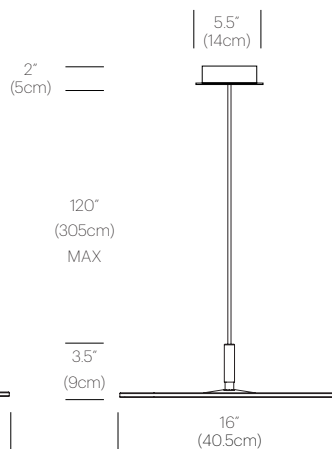

CERTIFICATIONS

PACKAGING WEIGHT AND DIMENSIONS

Circa Floor:	21.9LBS	29" X 18" X 3.5"
	9.9KGS	74cm X 46cm X 9cm
Circa Floor Pedestal:	2.85LBS	11" X 11" X 3"
	1.3KGS	28cm X 28cm X 8cm

NOTES

Custom requests can be considered on volume orders

CERTIFICATIONS

PACKAGING WEIGHT AND DIMENSIONS

Circa Pendant 12:	5.75LBS	15" X 14" X 4"
	2.6KGS	38cm X 36cm X 10cm
Circa Pendant 16 :	9.05LBS	18.5" X 18" X 4"
	4.1KGS	47cm X 46cm X 10cm

NOTES

Custom requests can be considered on volume orders

FINISHES

WHITE

GRAPHITE

DIMENSIONS

CIRCA PENDANT 12

CIRCA PENDANT 16

CIRCA FLUSH

DESCRIPTION