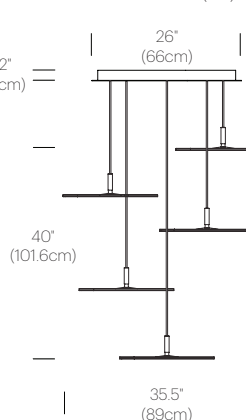

FINISHES

WHITE

GRAPHITE

DIMENSIONS

CIRCA FLUSH 12

CIRCA FLUSH 16

CIRCA CHANDELIER

DESCRIPTION

CERTIFICATIONS

PACKAGING WEIGHT AND DIMENSIONS

Circa Pendant 12:	5.75LBS	15" X 14" X 4"
	2.6KGS	38cm X 36cm X 10cm
Circa Pendant 16 :	9.05LBS	18.5" X 18" X 4"
	4.1KGS	47cm X 46cm X 10cm
Chandelier canopy 17":	15LBS	22" X 22" X 6"
	6.8KGS	56cm X 56cm X 15cm
Chandelier canopy 26":	30LBS	32" X 32" X 6"
	13.6KGS	81cm X 81cm X 15cm

NOTES

Custom requests can be considered on volume orders

FINISHES

WHITE

GRAPHITE

WHITE

DIMENSIONS

CIRCA CHANDELIER 3 (12")

CIRCA CHANDELIER 5 (12")

CIRCA CHANDELIER 7 (12")

CIRCA CHANDELIER 3 (16")

CIRCA CHANDELIER 5 (16")

CIRCA CHANDELIER 5 (16")

CHANDELIER CANOPY 17"

CHANDELIER CANOPY 26"