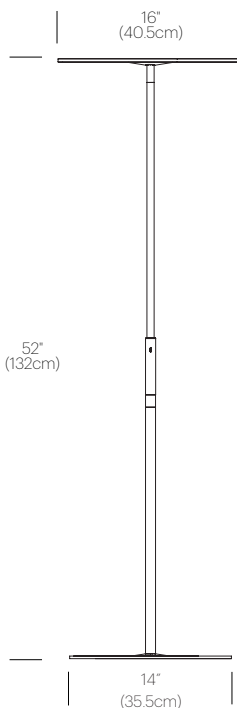

CERTIFICATIONS

PACKAGING WEIGHT AND DIMENSIONS

Circa Table :	8.45LBS 15" X 14" X 4"
	3.8KGS 38cm X 36cm X 10cm

NOTES

Custom requests can be considered on volume orders

FINISHES

DIMENSIONS

CIRCA TABLE

LIGHT CONTROL

Optical Switch (4-stage control. 100%, 50%, 15%, off)

FEATURES

- 360° shade rotation
- 45° shade tilt in two directions
- USB charging port
- Ships flat-packed

SPECIFICATIONS

- Voltage: 120/220V 60Hz
- Power Consumption: 9.5W
- Color temperature: 2700K
- Luminosity: 435 Lumens
- Luminaire efficacy: 46 Lumens/Watt
- Color Rendition Index: 85 CRI
- ADA compliant
- Title 20 compliant
- 50K hour lifespan
- Cord length: 8' (244cm)
- Global multi-plug adapter available
- 1 year warranty

CERTIFICATIONS

PACKAGING WEIGHT AND DIMENSIONS

Circa Floor:	21.9LBS	29" X 18" X 3.5"
	9.9KGS	74cm X 46cm X 9cm
Circa Floor Pedestal:	2.85LBS	11" X 11" X 3"
	1.3KGS	28cm X 28cm X 8cm

NOTES

Custom requests can be considered on volume orders

FINISHES

WHITE

GRAPHITE

DIMENSIONS

CIRCA FLOOR

CIRCA FLOOR+PEDESTAL

CIRCA WALL

DESCRIPTION