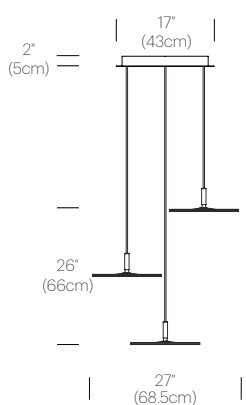

CERTIFICATIONS

PACKAGING WEIGHT AND DIMENSIONS

Circa Pendant 12:	5.75LBS	15" X 14" X 4"
	2.6KGS	38cm X 36cm X 10cm
Circa Pendant 16 :	9.05LBS	18.5" X 18" X 4"
	4.1KGS	47cm X 46cm X 10cm
Chandelier canopy 17":	15LBS	22" X 22" X 6"
	6.8KGS	56cm X 56cm X 15cm
Chandelier canopy 26":	30LBS	32" X 32" X 6"
	13.6KGS	81cm X 81cm X 15cm

NOTES

Custom requests can be considered on volume orders

FINISHES

WHITE

GRAPHITE

WHITE

DIMENSIONS

CIRCA CHANDELIER 3 (12")

CIRCA CHANDELIER 5 (12")

CIRCA CHANDELIER 7 (12")

CIRCA CHANDELIER 3 (16")

CIRCA CHANDELIER 5 (16")

CIRCA CHANDELIER 5 (16")

CHANDELIER CANOPY 17"

CHANDELIER CANOPY 26"