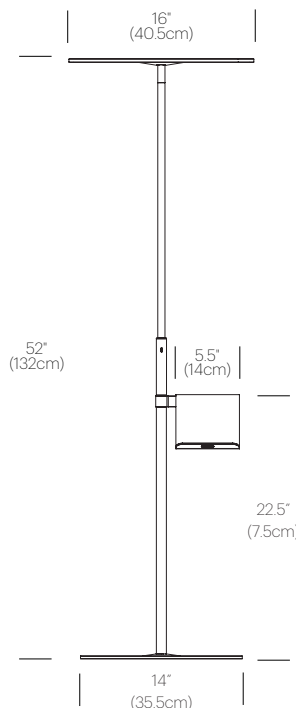

Optical Switch (4-stage control. 100%, 50%, 15%, off)

FEATURES

- 360° shade rotation
- 45° shade tilt in two directions
- USB charging port
- Ships flat-packed

SPECIFICATIONS

- Voltage: 120/220V 60Hz
- Power Consumption: 8.5W
- Color temperature: 2700K
- Luminosity: 380 Lumens
- Luminaire efficacy: 45 Lumens/Watt
- Color Rendition Index: 85 CRI
- ADA compliant
- Title 20 compliant
- 50K hour lifespan
- Cord length: 8' (244cm)
- Global multi-plug adapter available
- 1 year warranty

CERTIFICATIONS

PACKAGING WEIGHT AND DIMENSIONS

Circa Table :	8.45LBS 15" X 14" X 4"
	3.8KGS 38cm X 36cm X 10cm

NOTES

Custom requests can be considered on volume orders

FINISHES

DIMENSIONS

CIRCA TABLE

CERTIFICATIONS

PACKAGING WEIGHT AND DIMENSIONS

Circa Floor:	21.9LBS	29" X 18" X 3.5"
	9.9KGS	74cm X 46cm X 9cm
Circa Floor Pedestal:	2.85LBS	11" X 11" X 3"
	1.3KGS	28cm X 28cm X 8cm

NOTES

Custom requests can be considered on volume orders

FINISHES

WHITE

GRAPHITE

DIMENSIONS

CIRCA FLOOR

CIRCA FLOOR+PEDESTAL

CIRCA WALL

DESCRIPTION