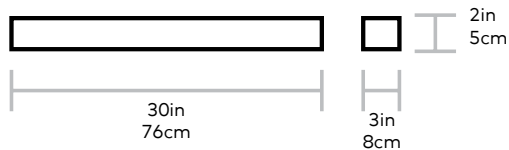

Fruit Trough

MATERIAL > Stainless Steel

Originally designed as an accessory to store and display fruit, this versatile, watertight vessel also works well as a simple indoor/outdoor planter for succulents or herbs.